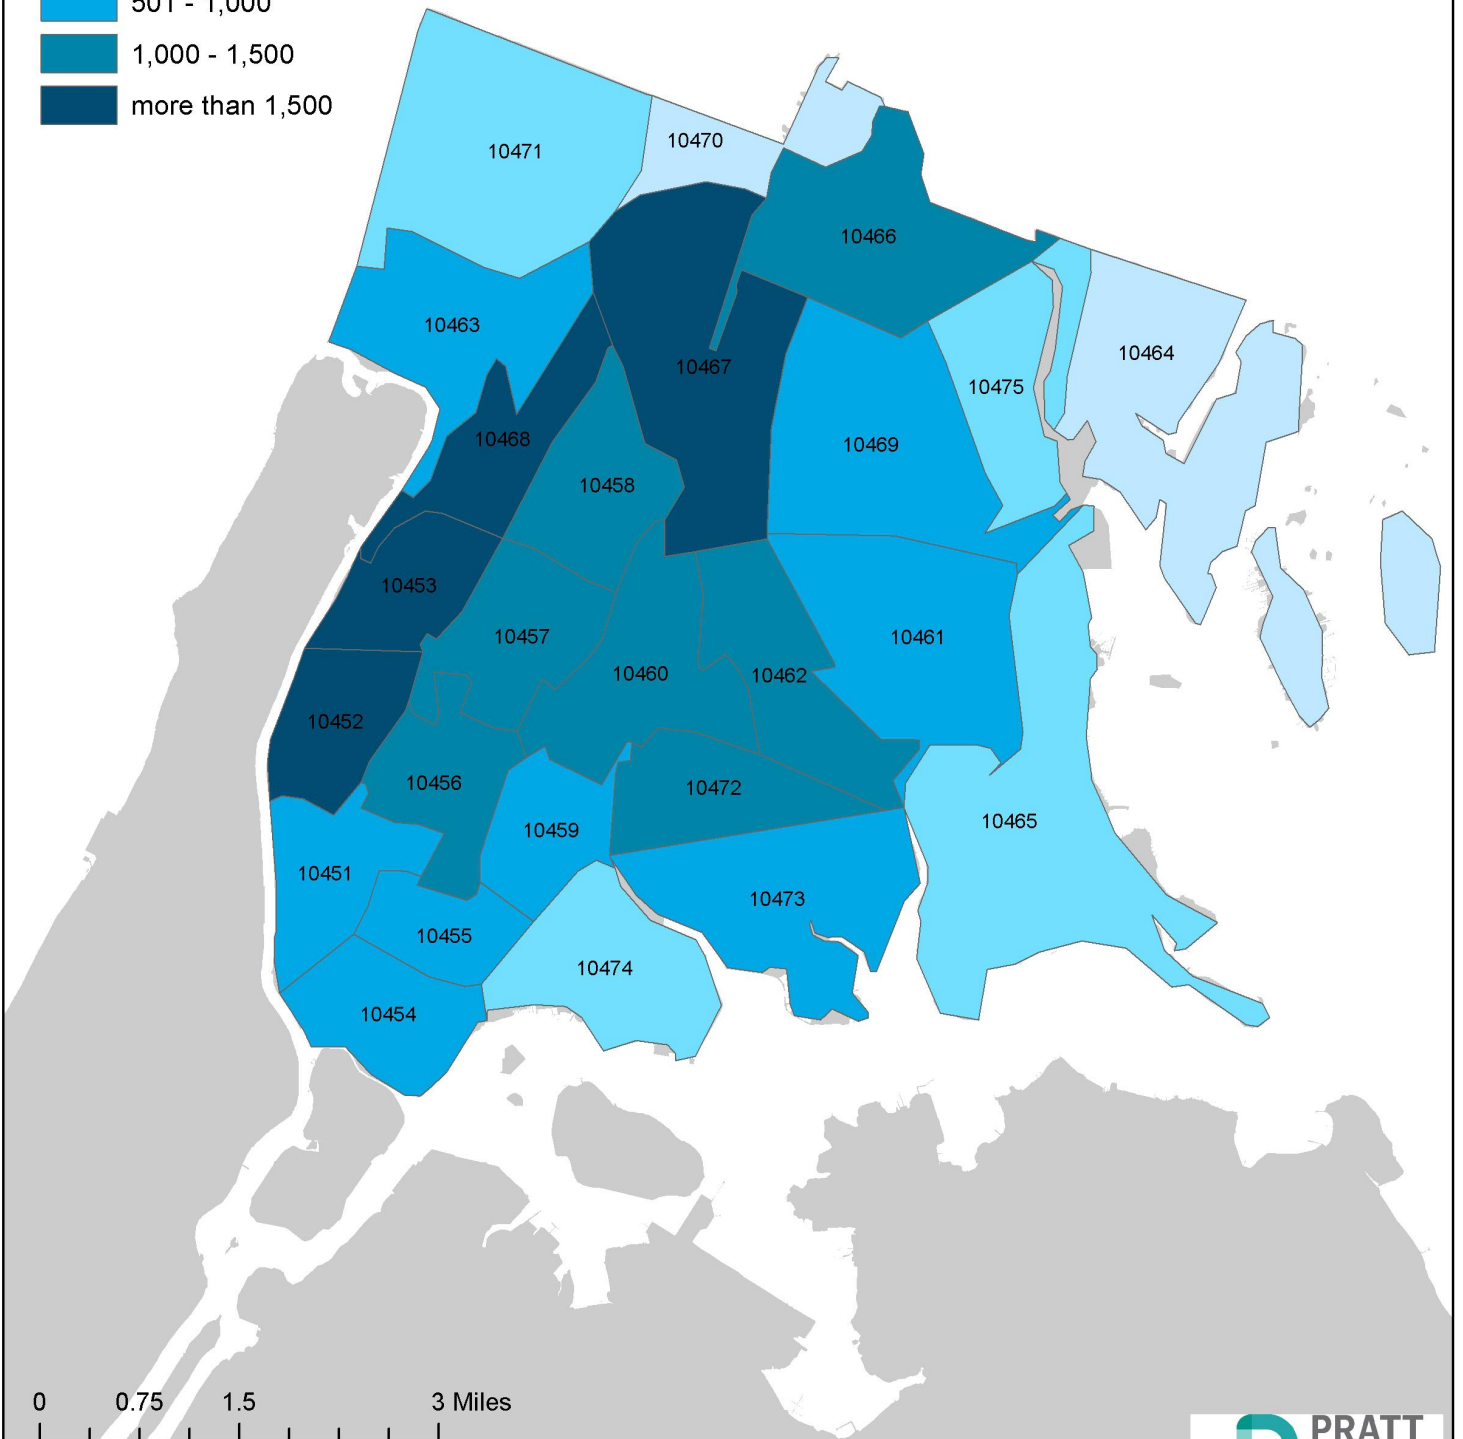

Number of Women* Who Gave Birth Last Year

Bronx

0 0.75 1.5 3 Miles

*Women age 15 to 50

Data Source: American Community Survey, 2008 - 2012 five year averages (U.S. Census)