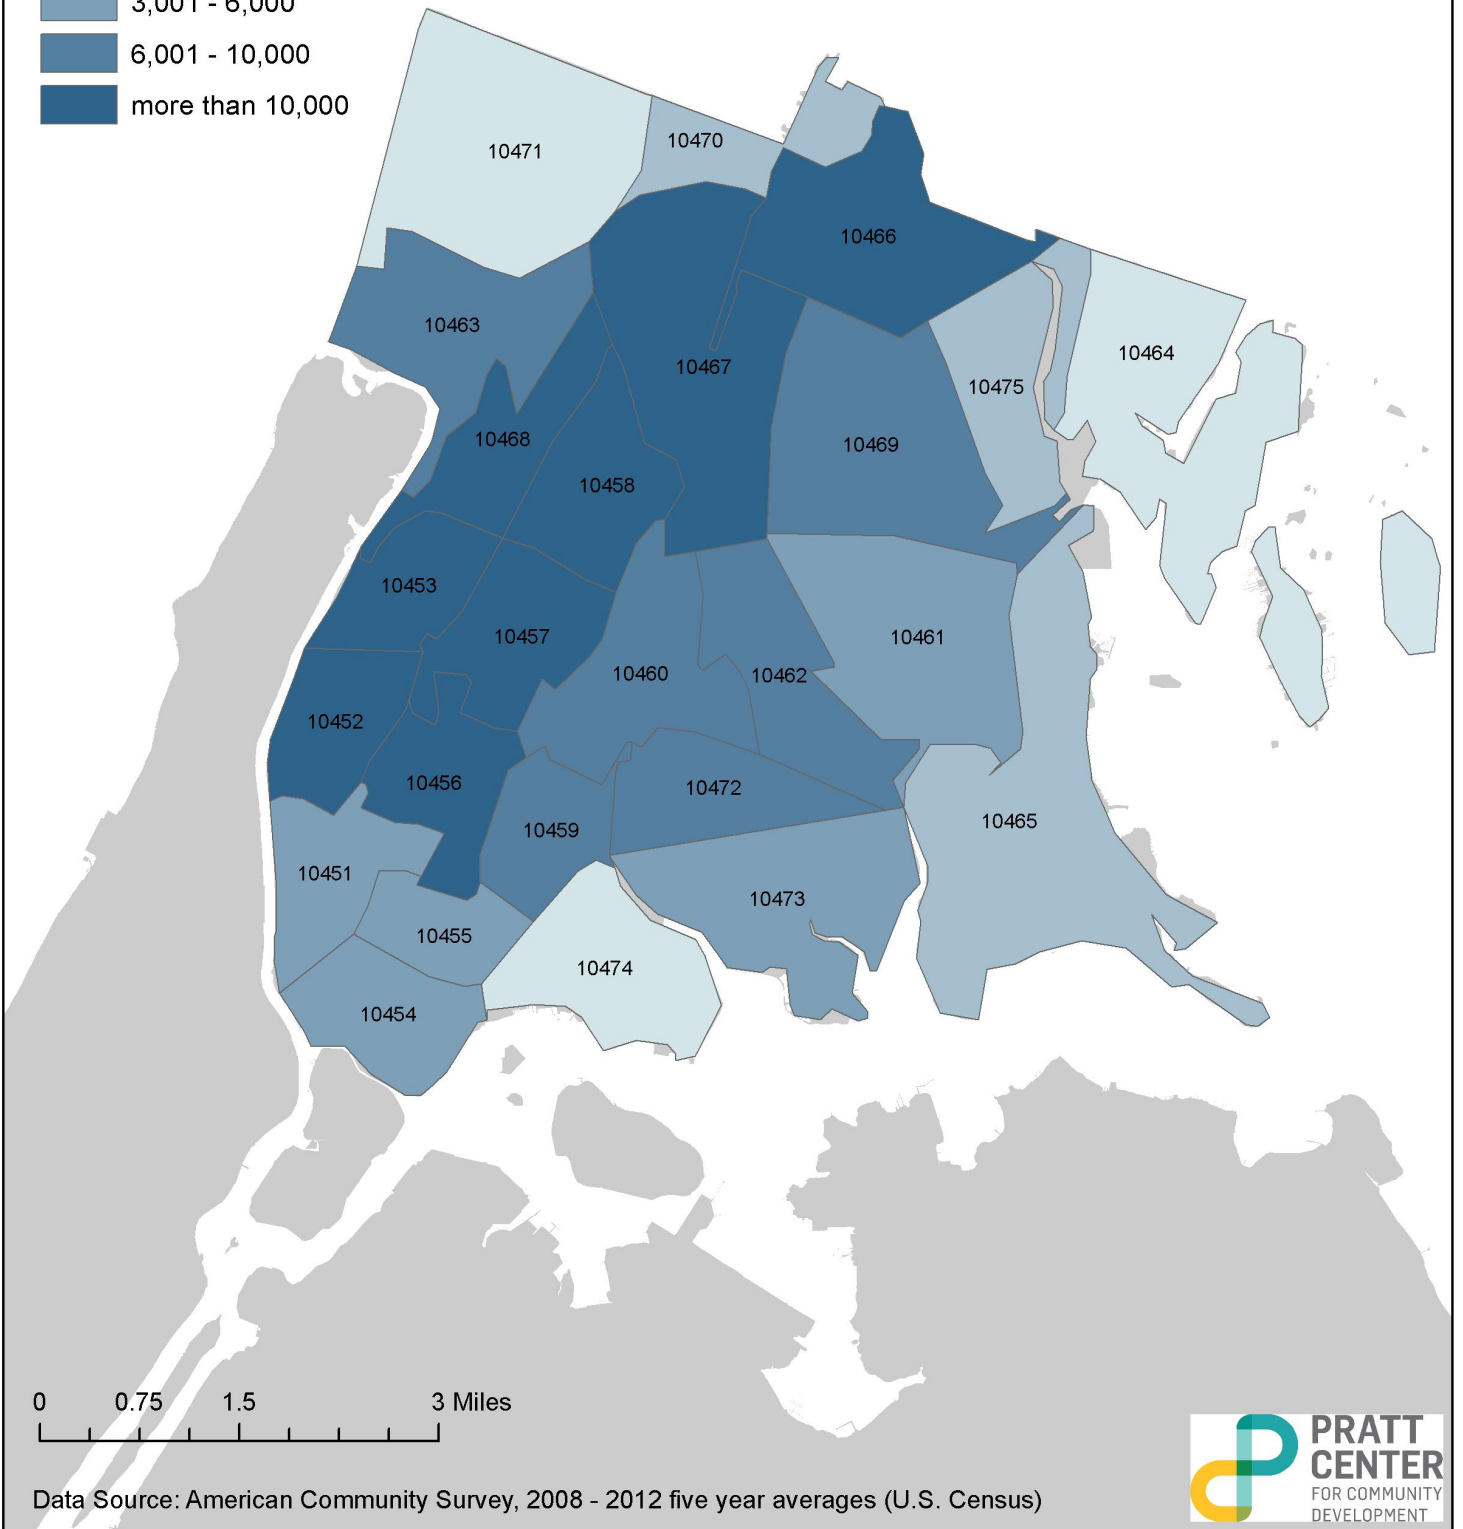

Number of Children Living in Households that Receive Benefits*

Bronx

0 0.75 1.5 3 Miles

*benefits include SSI, Cash Public Assistance, or food stamps/SNAP

Data Source: American Community Survey, 2008 - 2012 five year averages (U.S. Census)

Number of Children Living with One or More Foreign-born Parents

Bronx

Number of Family Households Between 200 and 300% of Poverty

Bronx

Data Source: American Community Survey, 2008 - 2012 five year averages (U.S. Census)