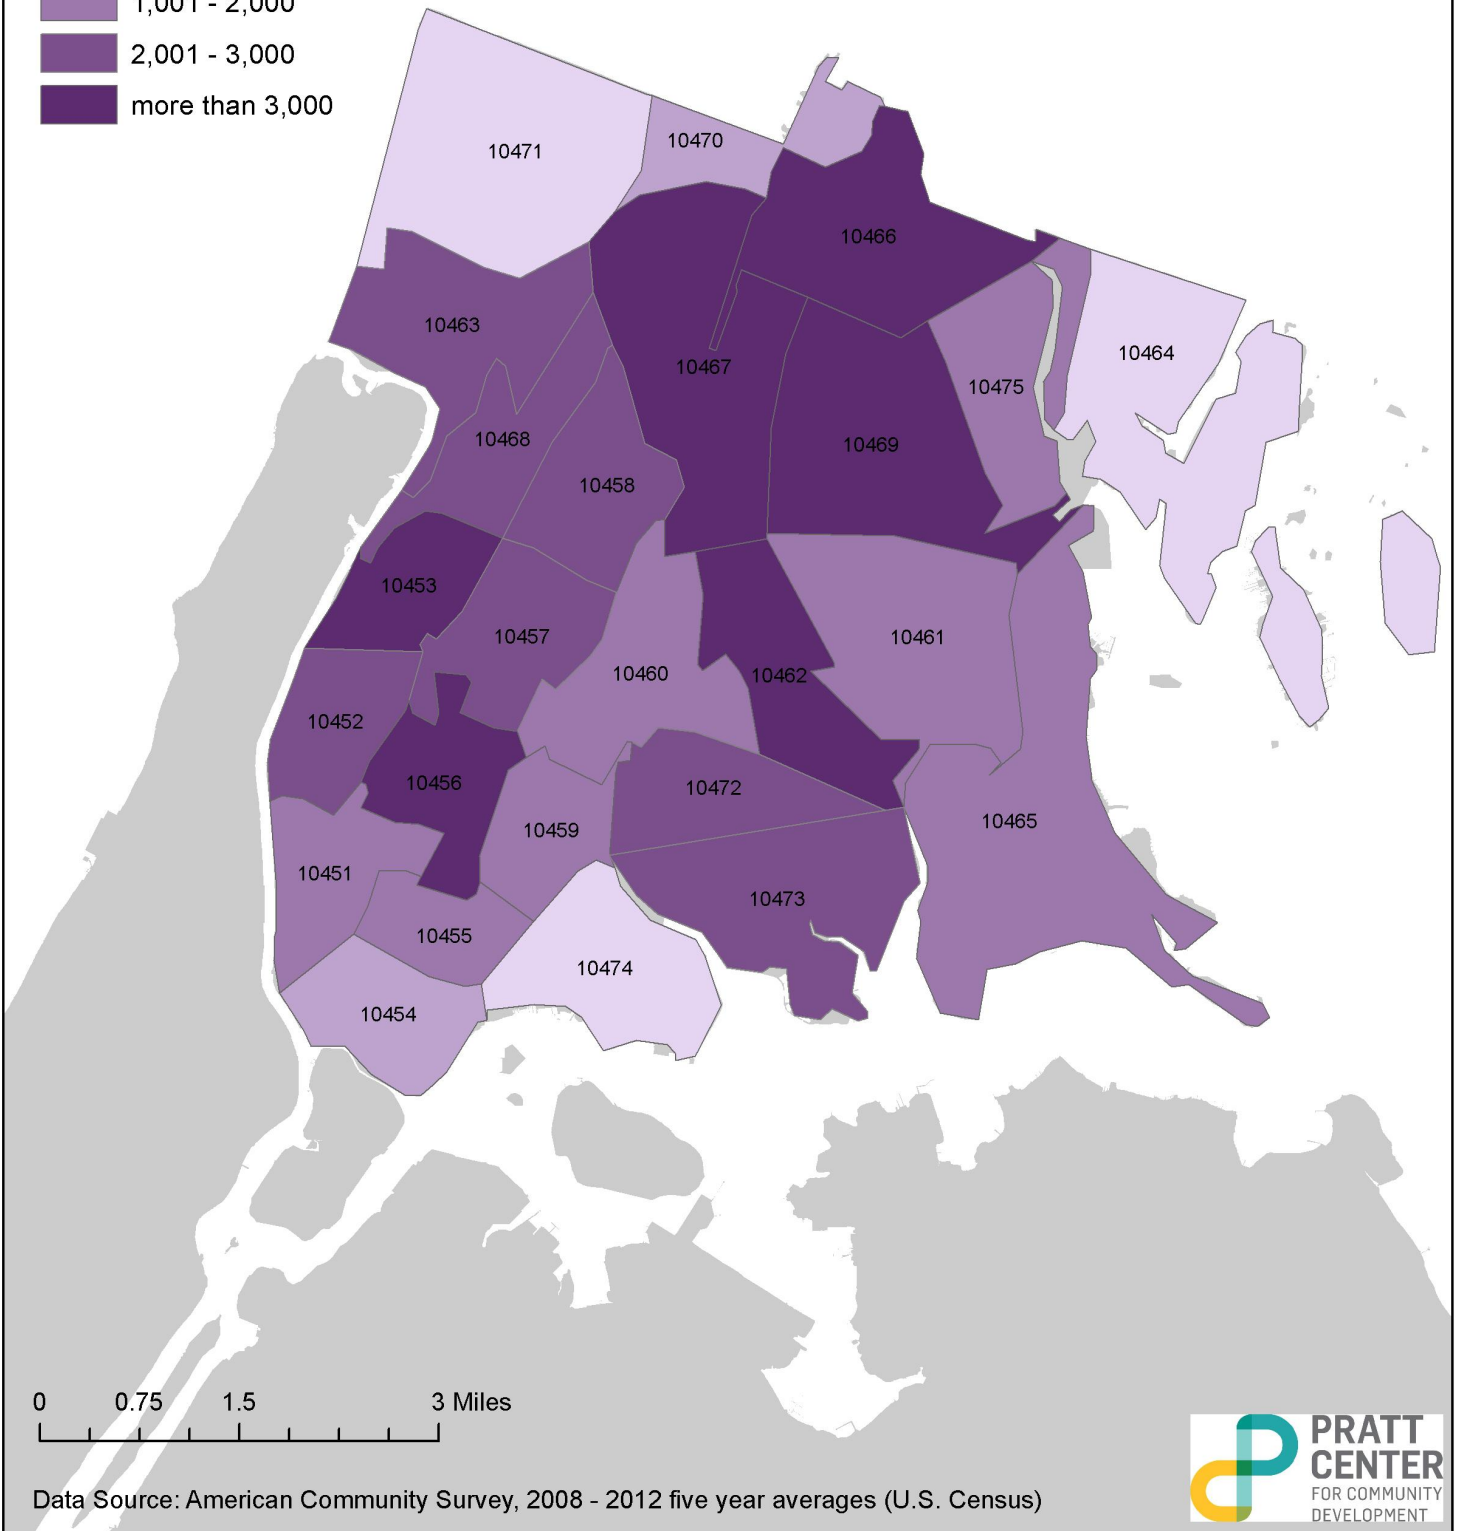

Number of Children Living in Households that Receive Benefits*

Bronx

0 0.75 1.5 3 Miles

*benefits include SSI, Cash Public Assistance, or food stamps/SNAP

Data Source: American Community Survey, 2008 - 2012 five year averages (U.S. Census)

Number of Children Living with One or More Foreign-born Parents

Bronx

Number of Family Households Between 200 and 300% of Poverty

Bronx

Data Source: American Community Survey, 2008 - 2012 five year averages (U.S. Census)