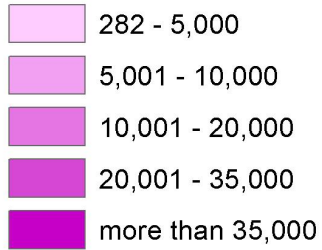

Number of People Who Speak a Non-English Language at Home and Speak English less than "Very Well"

Bronx

Data Source: American Community Survey, 2008 - 2012 five year averages (U.S. Census)