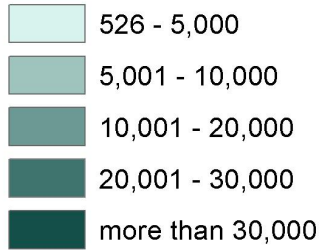

Bronx

0 0.75 1.5 3 Miles

Data Source: 2010 U.S. Census

Number of Foreign-born People

Bronx

0 0.75 1.5 3 Miles

Data Source: American Community Survey, 2008 - 2012 five year averages (U.S. Census)

Number of People Who Speak a Non-English Language at Home and Speak English less than "Very Well"