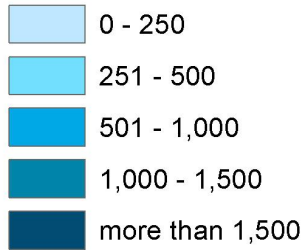

Number of Women* Who Gave Birth Last Year

Bronx

0 0.75 1.5 3 Miles

*Women age 15 to 50

Data Source: American Community Survey, 2008 - 2012 five year averages (U.S. Census)