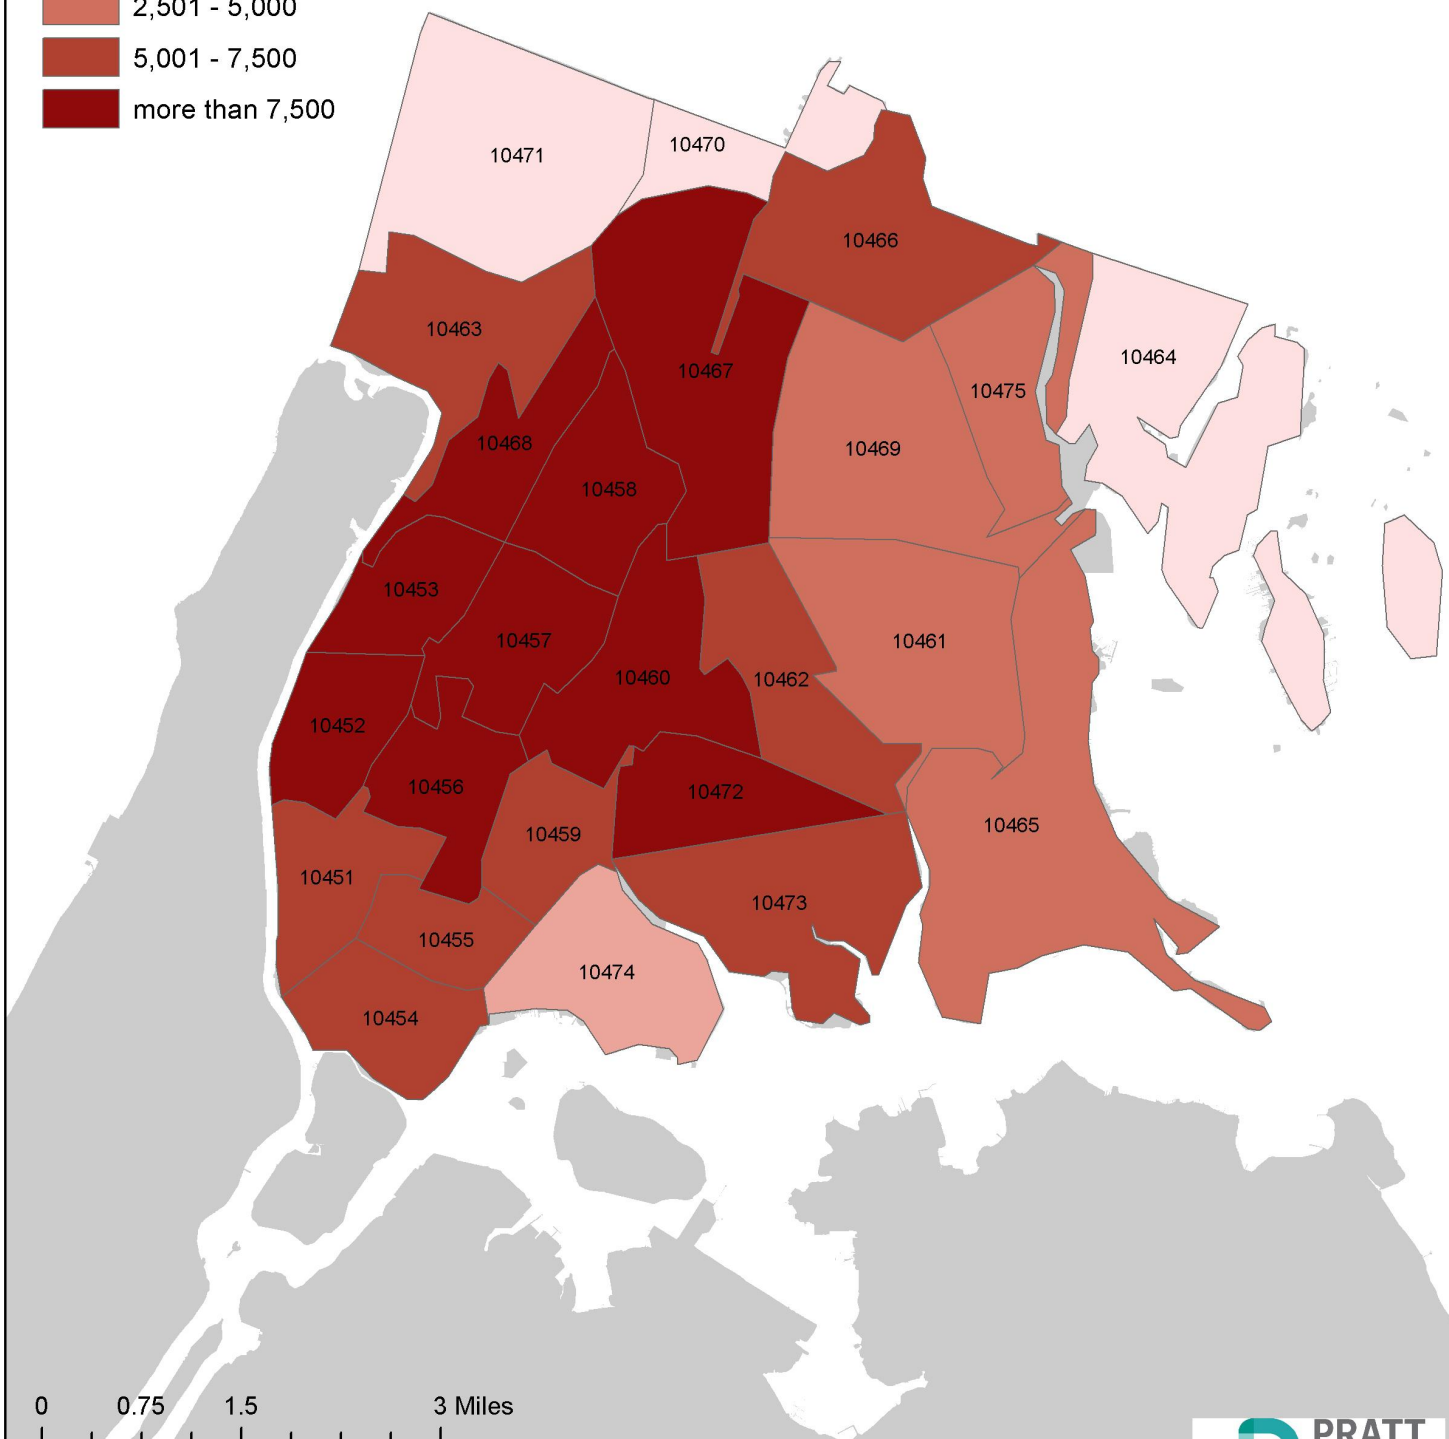

Number of Family Households at less than 200% of Poverty

Bronx

Data Source: American Community Survey, 2008 - 2012 five year averages (U.S. Census)