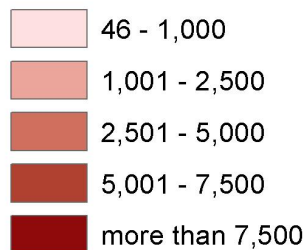

Number of Children Living in Households that Receive Benefits*

Bronx

0 0.75 1.5 3 Miles

*benefits include SSI, Cash Public Assistance, or food stamps/SNAP

Data Source: American Community Survey, 2008 - 2012 five year averages (U.S. Census)

Number of Children Living with One or More Foreign-born Parents

Bronx

Number of Family Households Between 200 and 300% of Poverty

Bronx

Data Source: American Community Survey, 2008 - 2012 five year averages (U.S. Census)

Number of Family Households at less than 200% of Poverty

Bronx

Data Source: American Community Survey, 2008 - 2012 five year averages (U.S. Census)

Common Foreign Languages People Speak at Home

Bronx

1 Dot = 100