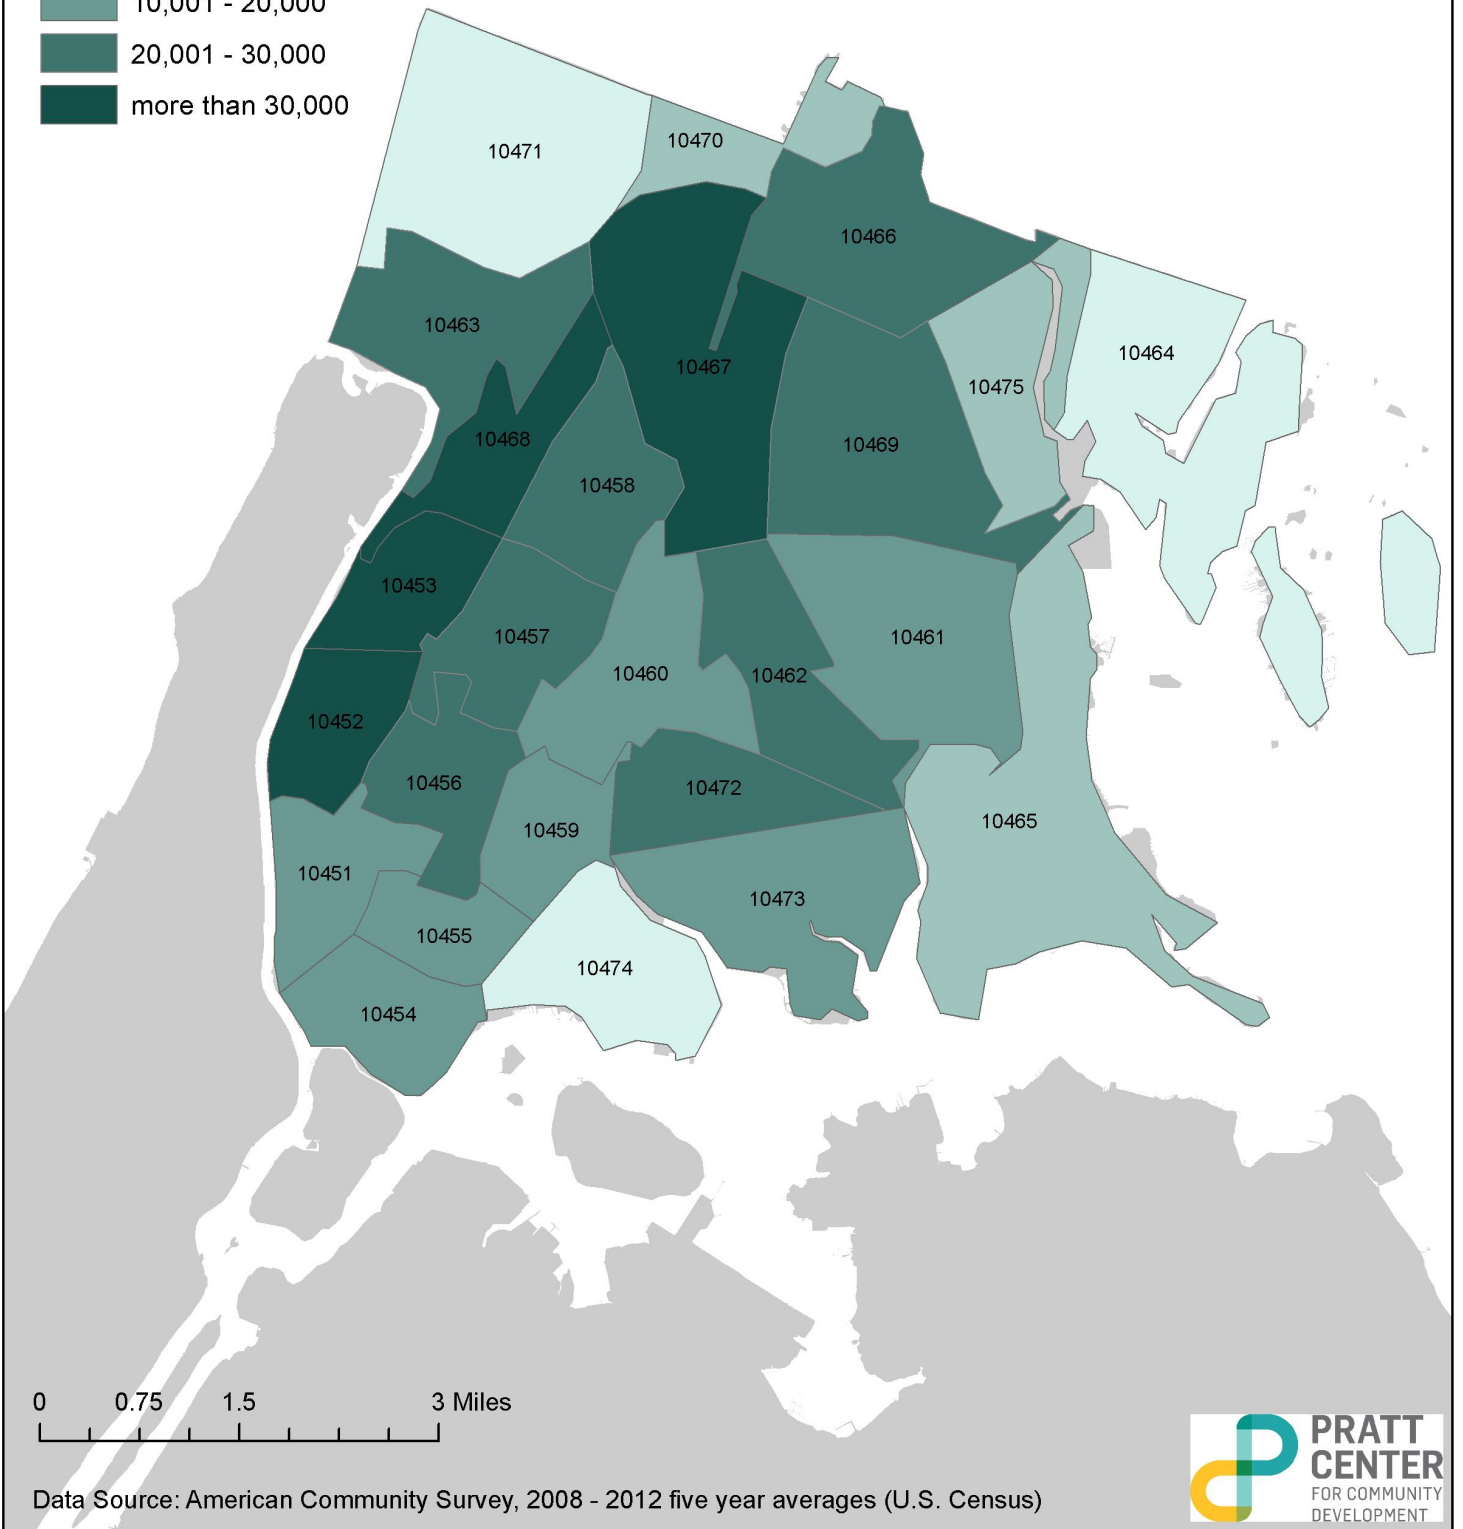

Bronx

0 0.75 1.5 3 Miles

Data Source: 2010 U.S. Census

Number of Foreign-born People

Bronx

0 0.75 1.5 3 Miles

Data Source: American Community Survey, 2008 - 2012 five year averages (U.S. Census)

Number of People Who Speak a Non-English Language at Home and Speak English less than "Very Well"