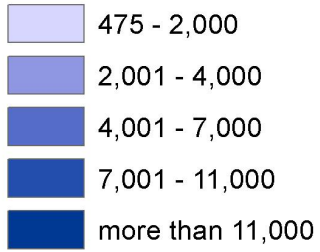

Total Number of Children (age 0 to 11)

Bronx

0 0.75 1.5 3 Miles

Data Source: 2010 U.S. Census