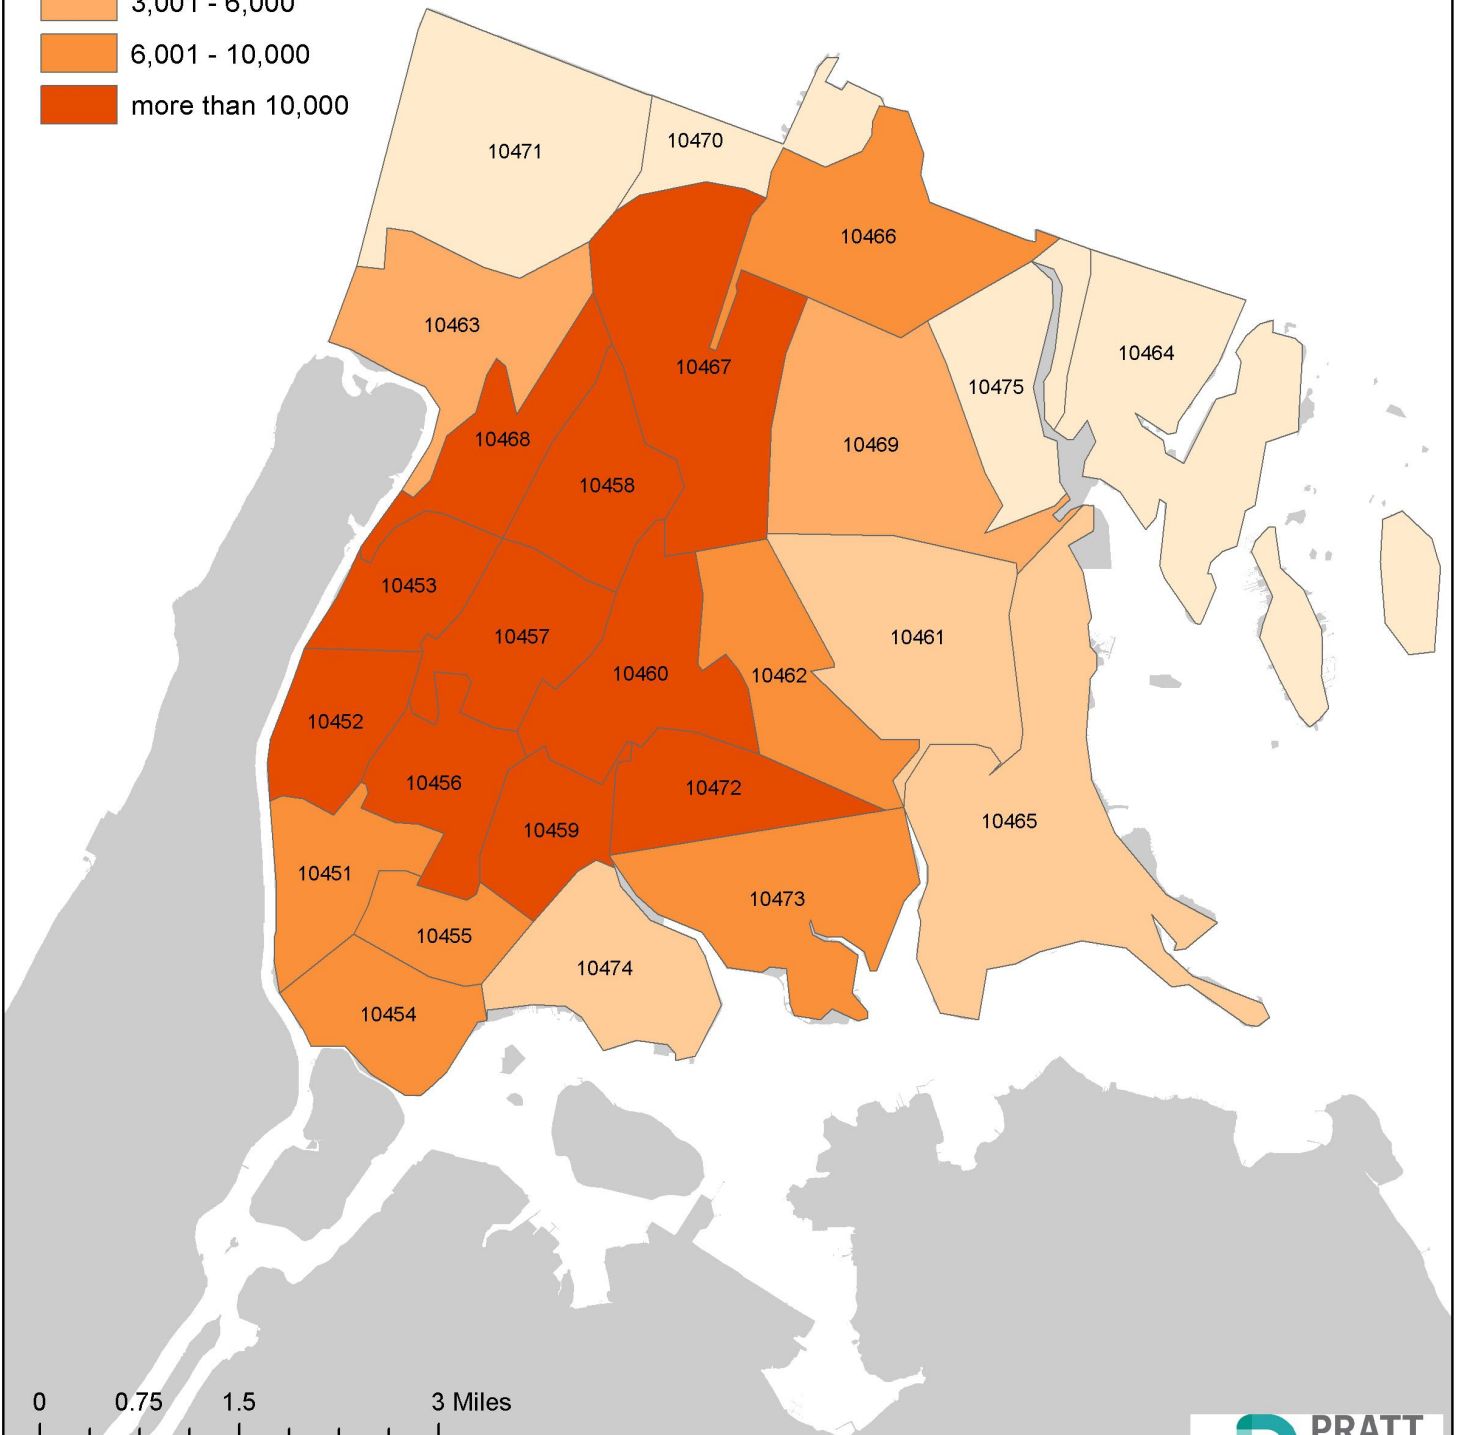

Number of Children Living in Households that Receive Benefits*

Bronx

0 0.75 1.5 3 Miles

*benefits include SSI, Cash Public Assistance, or food stamps/SNAP

Data Source: American Community Survey, 2008 - 2012 five year averages (U.S. Census)

Number of Children Living with One or More Foreign-born Parents

Bronx

Number of Family Households Between 200 and 300% of Poverty

Bronx

Data Source: American Community Survey, 2008 - 2012 five year averages (U.S. Census)