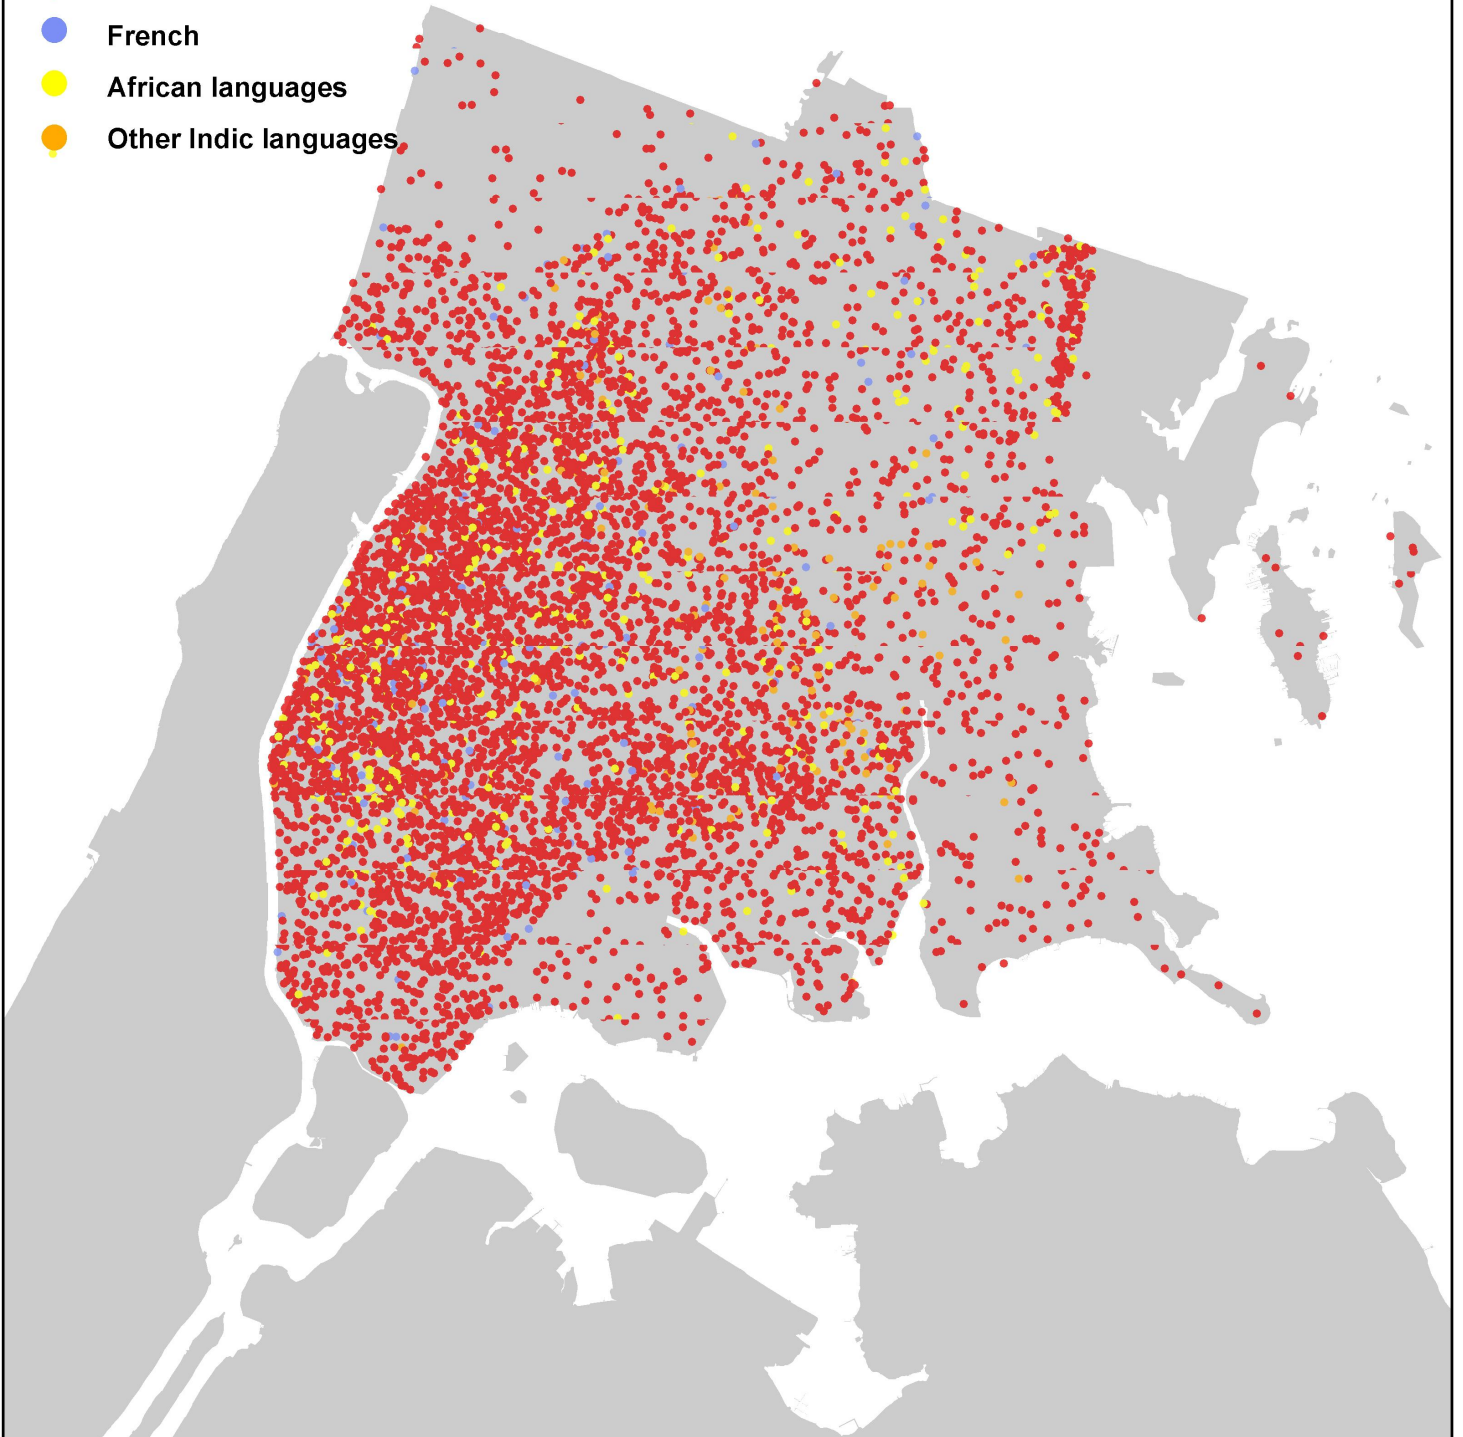

Common Foreign Languages People Speak at Home

Bronx

1 Dot = 100

- Spanish or Spanish Creole
- French
- African languages
- Other Indic languages

0 0.75 1.5 3 Miles

Data Source: American Community Survey, 2008 - 2012 five year averages (U.S. Census)