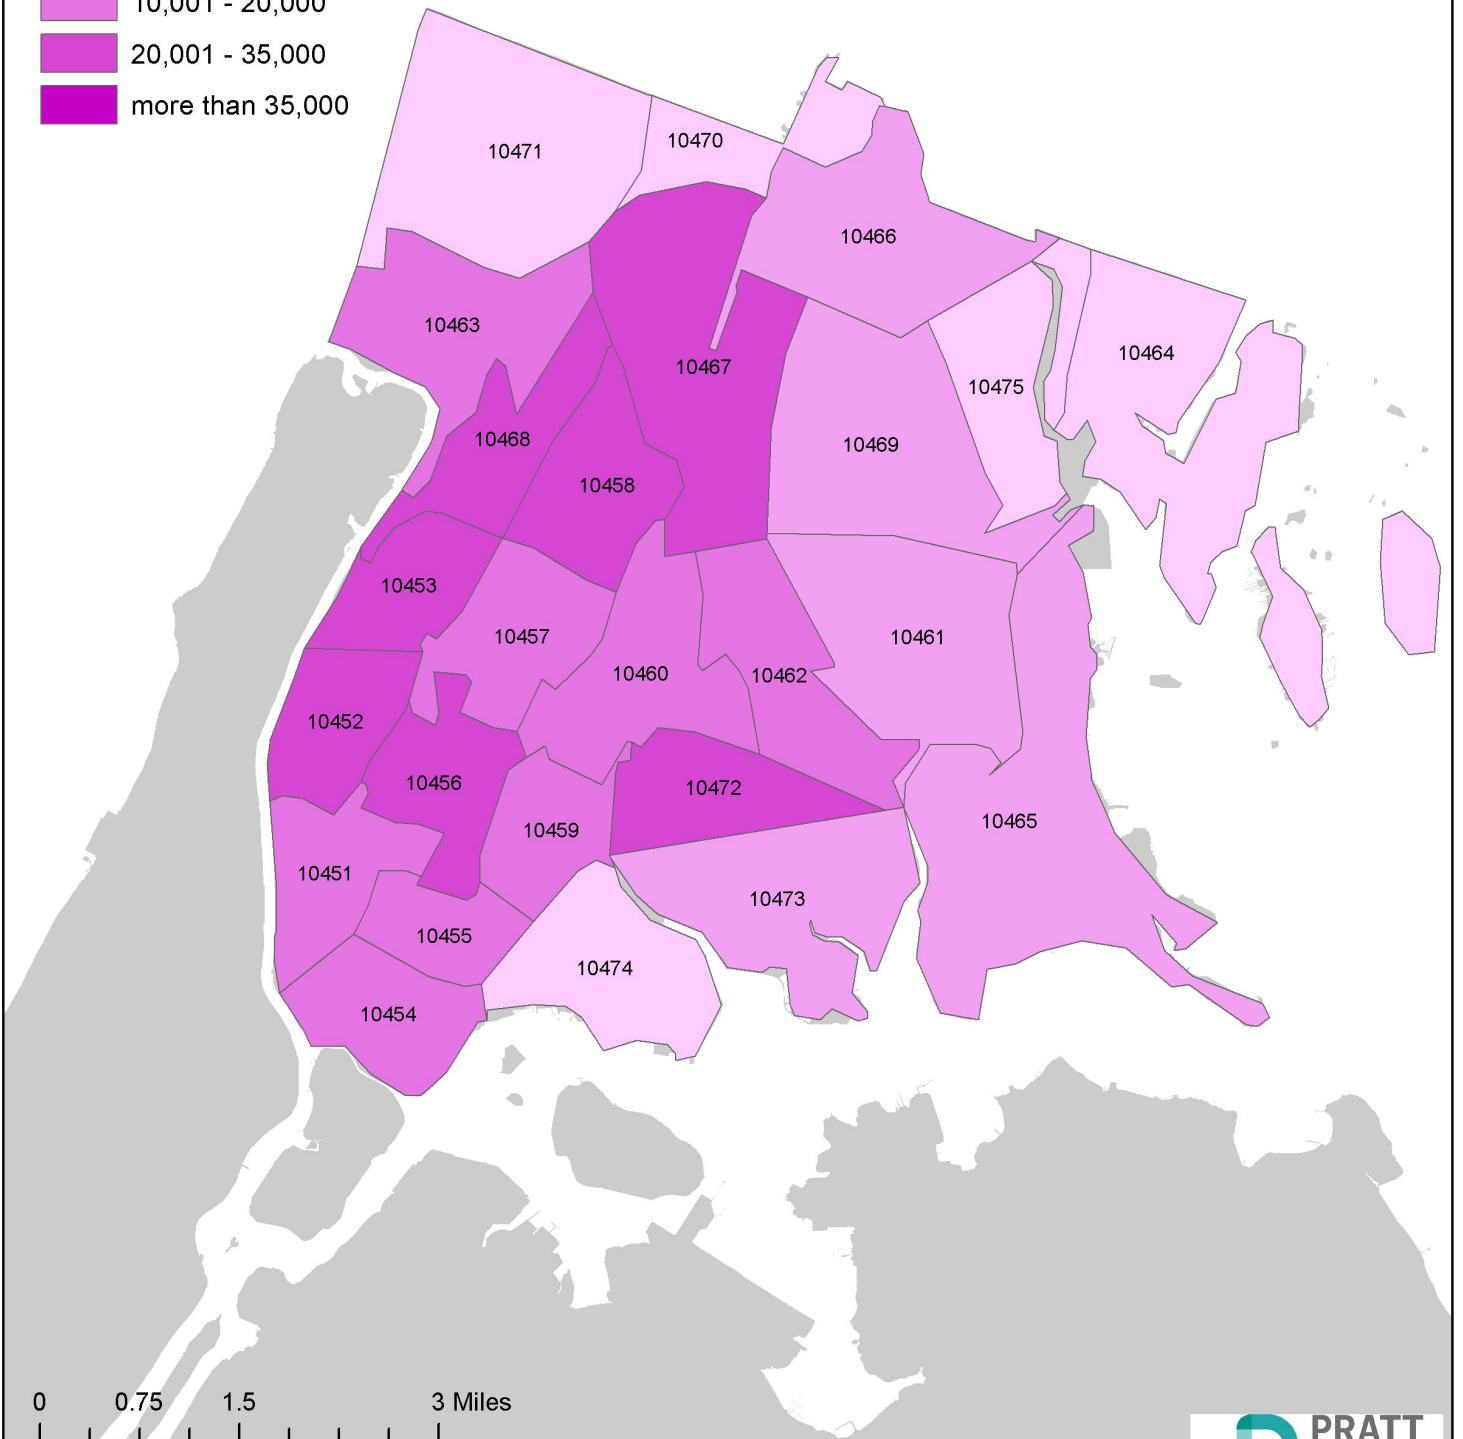

Number of People Who Speak a Non-English Language at Home and Speak English less than "Very Well"

Bronx

Data Source: American Community Survey, 2008 - 2012 five year averages (U.S. Census)